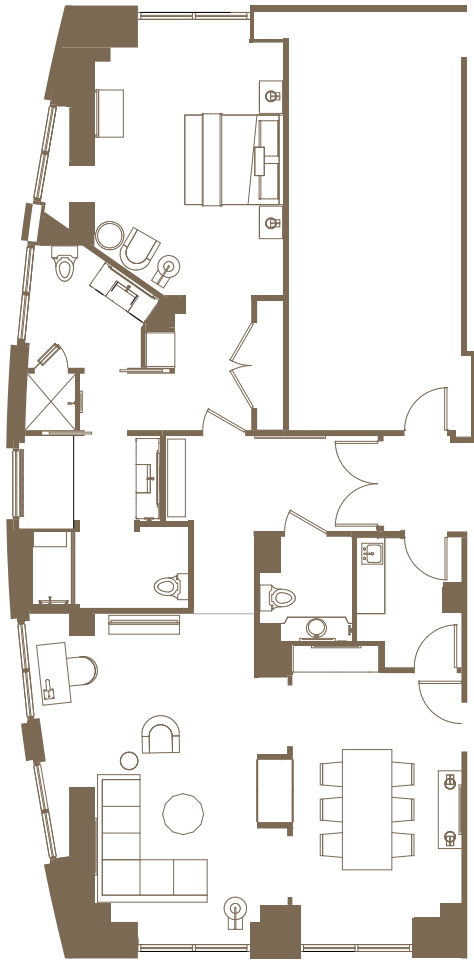

Take in miraculous views from our elegant Penthouse Suites located on the top floors of the Seaport Tower. With 1,050 square feet of space, you can enjoy the luxury of having a service bar in parlor, separate bathroom in parlor, separate kitchen with sink and refrigerator, dining table for six and a double / double additional connecting bedroom (fees apply).

**PENTHOUSE SUITES**  
Seaport Tower

6 Suites | Floors 30 through 33 | 1,050 square feet

\*Floor plans vary by suite number

Maximum Reception Capacity: 50 people