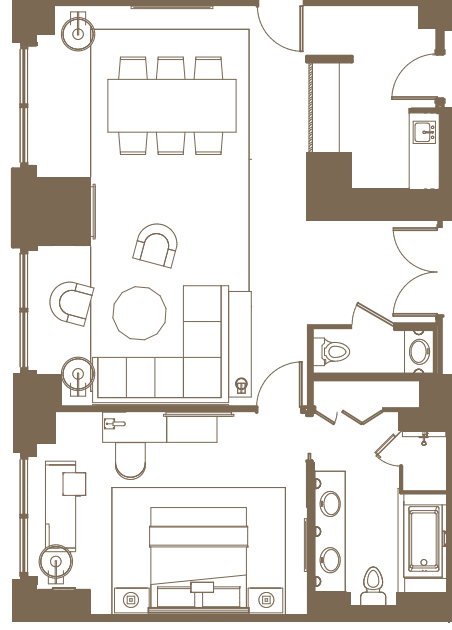

PRESIDENTIAL SUITES
Harbor Tower

Enjoy the view from our Presidential Suites located on the top floors of the Harbor Tower. With 1,050 square feet of space you can hold small meetings or intimate dinner parties. Features include: service bar in parlor, spacious seating area, separate bathroom in parlor, separate kitchen with refrigerator, separate service entrance and a double / double additional connecting bedroom (fees apply).

5 Suites | Floors 36 through 40 | 1,050 square feet

*Floor plans vary by suite number

Maximum Reception Capacity: 40 people